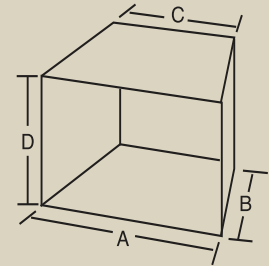

VDY Duzy Vented Gas Log Sets

Model	Log Size	Fuel Type	Manual Control Minimum Hearth Area				Millivolt Control Minimum Hearth Area				BTU/Hr	Radiant Heat Output
			A	B	C	D	A	B	C	D		
VDY24	24"	NG	26"	13-1/2"	17"	16"	26"	13-1/2"	18"	16"	50,000	15,000
VDY24	24"	LP	26"	13-1/2"	17"	16"	26"	13-1/2"	18"	16"	50,000	15,000
VDY30	30"	NG	32"	13-1/2"	23"	16"	32"	13-1/2"	24"	16"	65,000	17,000
VDY30	30"	LP	32"	13-1/2"	23"	16"	32"	13-1/2"	24"	16"	65,000	17,000